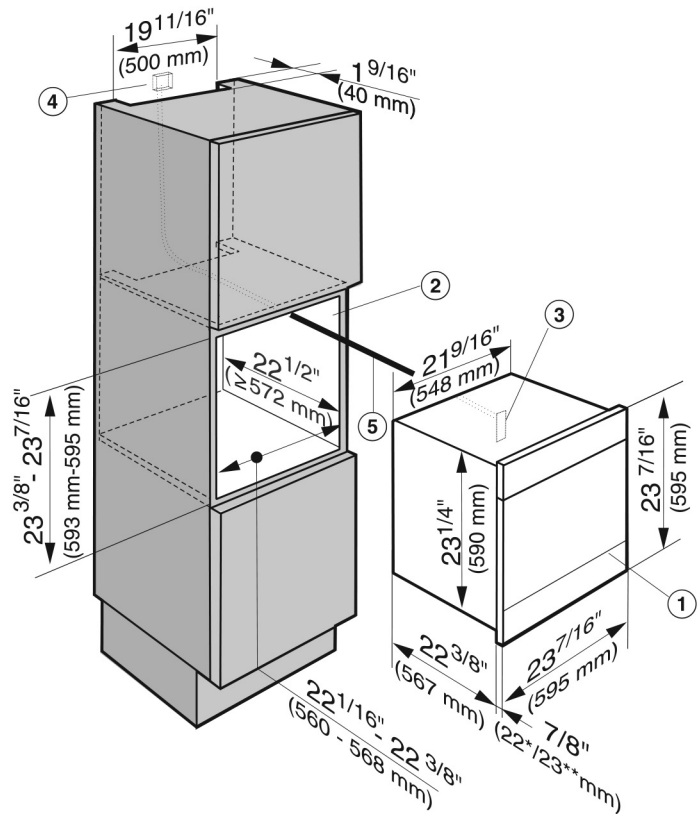

SPECIFICATIONS

DGC 6860 XXL BRWS— Item 23686013USA

Overall Fascia Dimensions	23 ⁷ / ₁₆ " (595 mm) W x 23 ⁷ / ₁₆ " (595 mm) H x 7 ⁷ / ₈ " (22 mm) D
---------------------------	---

Overall Unit Width - Excluding Fascia Dimension	21 ⁹ / ₁₆ " (548 mm)
---	--

Shipping Dimensions	28 ⁷ / ₈ " W x 28 ³ / ₈ " H x 26 ⁵ / ₈ " L
---------------------	--

Support

Call Miele	800.843.7231
------------	--------------

Miele Website	www.mieleusa.com
---------------	--

20/20 Link	2020technologies.com
------------	--

INSTALLATION SPECIFICATIONS

Tall Cabinet Installation

- ① Steam oven
 - ② Niche
 - ③ Pass-through for the power cord
 - ④ Recommended position for electrical outlet
 - ⑤ Power cord, L = 78 3/4" (2,000 mm)
- * Glass front / ** Metal front