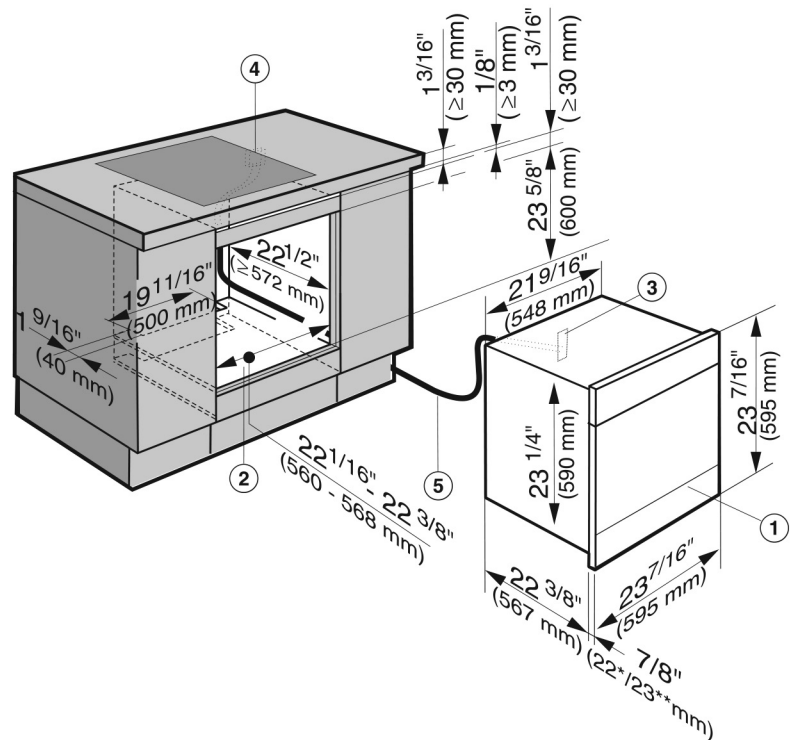

INSTALLATION SPECIFICATIONS

Tall Cabinet Installation

- ① Steam oven
 - ② Niche
 - ③ Pass-through for the power cord
 - ④ Recommended position for electrical outlet
 - ⑤ Power cord, L = 78 3/4" (2,000 mm)
- * Glass front / ** Metal front

Tall Cabinet Installation — Venting and/or Plumbing Requirements

- ① Cut-out in top of unit (ventilation)
- ② Cut-out in the interim shelf above the building-in niche (for ventilation)
- ③ Cut-out in the interim shelf below the building-in niche (plumbing)
- ④ Cut-out in unit floor (plumbing)

PureLine Combi-Steam Oven DGC 6860 XXL BRWS

INSTALLATION SPECIFICATIONS

Undercounter Installation

- ① Steam oven
- ② Niche
- ③ Pass-through for the power cord
- ④ Recommended position for electrical outlet
- ⑤ Power cord, L = 78 3/4" (2,000 mm)