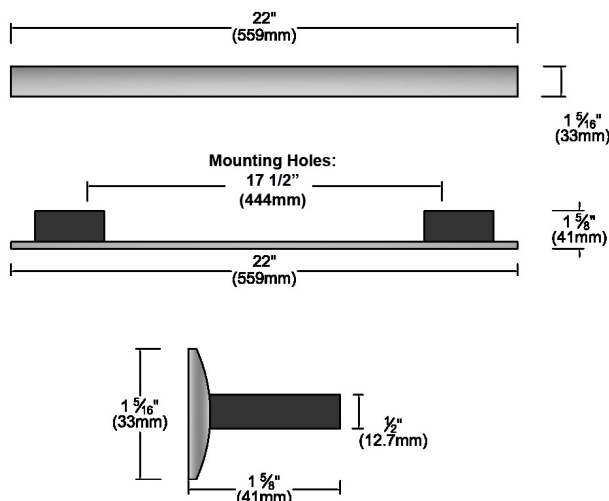

PureLine Combi-Steam Oven DGC 6860 XXL BRWS

HANDLE DETAILS

All Miele Signature And PureLine
Handle Dimensions

Please note hinges may require adjusting or replacing when changing from a ContourLine Handle to a PureLine or Miele Signature Handle.

All ContourLine Handle
Dimensions