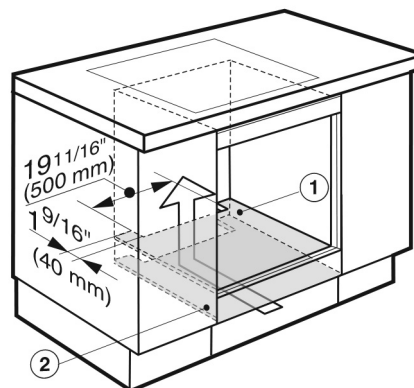

Undercounter Installation— Venting Requirements

To ensure that the Combi Steam Oven has adequate ventilation, the following cut-outs measuring 19 11/16" x 1 9/16" (500 x 40 mm) must be made:

- ① in the appliance support base
- ② in the bottom of the cabinet space below

The cabinet housing must not have a back panel fitted behind the installation niche.