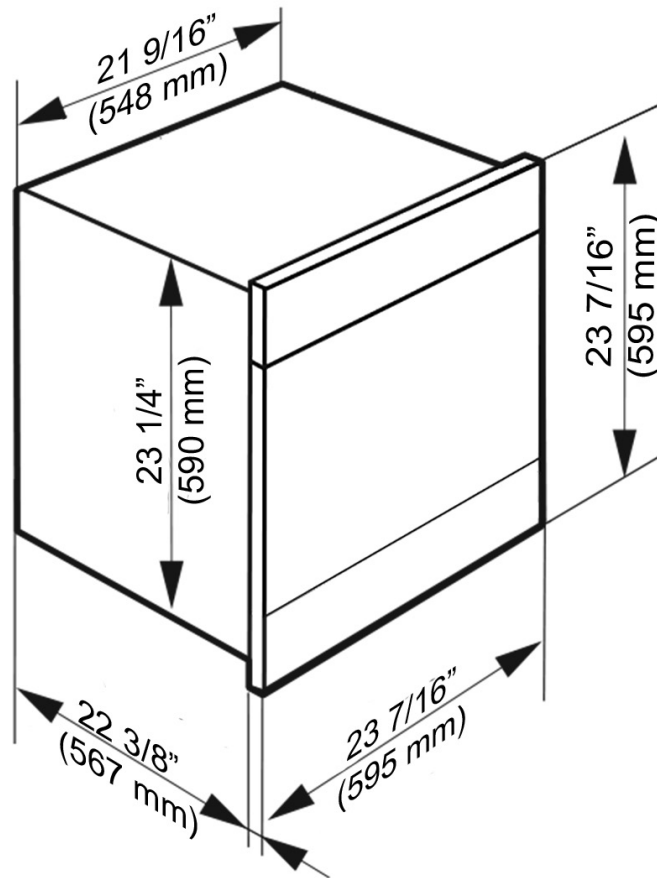

PureLine Combi-Steam Oven DGC 6860 XXL BRWS

PRODUCT SPECIFICATIONS

Isometric View