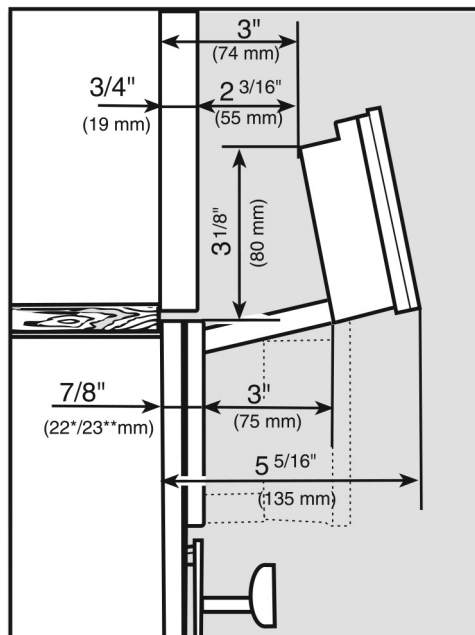

* Glass front / ** Metal front