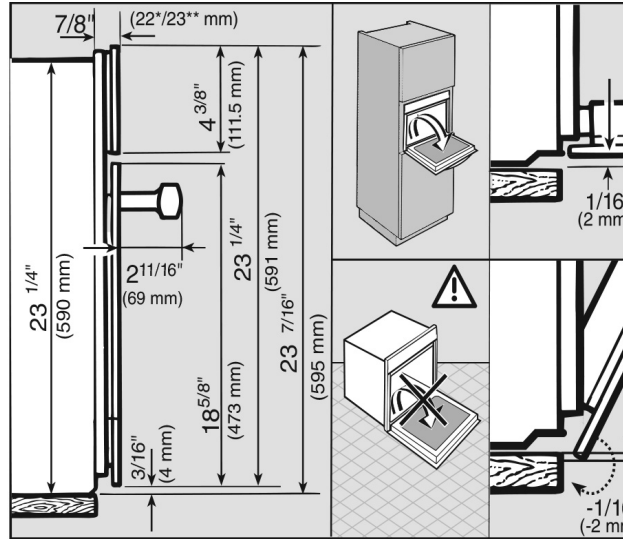

SPECIFICATIONS

DGC 6860 XXL BRWS— Item 23686013USA

Overall Fascia Dimensions	23 ⁷ / ₁₆ " (595 mm) W x 23 ⁷ / ₁₆ " (595 mm) H x 7 ⁷ / ₈ " (22 mm) D
---------------------------	---

Overall Unit Width - Excluding Fascia Dimension	21 ⁹ / ₁₆ " (548 mm)
---	--

Shipping Dimensions	28 ⁷ / ₈ " W x 28 ³ / ₈ " H x 26 ⁵ / ₈ " L
---------------------	--

Support

Call Miele	800.843.7231
------------	--------------

Miele Website	www.mieleusa.com
---------------	--

20/20 Link	2020technologies.com
------------	--

PureLine Combi-Steam Oven DGC 6860 XXL BRWS

PRODUCT SPECIFICATIONS

Isometric View

PureLine Combi-Steam Oven DGC 6860 XXL BRWS

INSTALLATION SPECIFICATIONS

Door Swing Detail

* Glass front / ** Metal front

Lift Panel Side View

INSTALLATION SPECIFICATIONS

Tall Cabinet Installation

- ① Steam oven
 - ② Niche
 - ③ Pass-through for the power cord
 - ④ Recommended position for electrical outlet
 - ⑤ Power cord, L = 78 3/4" (2,000 mm)
- * Glass front / ** Metal front